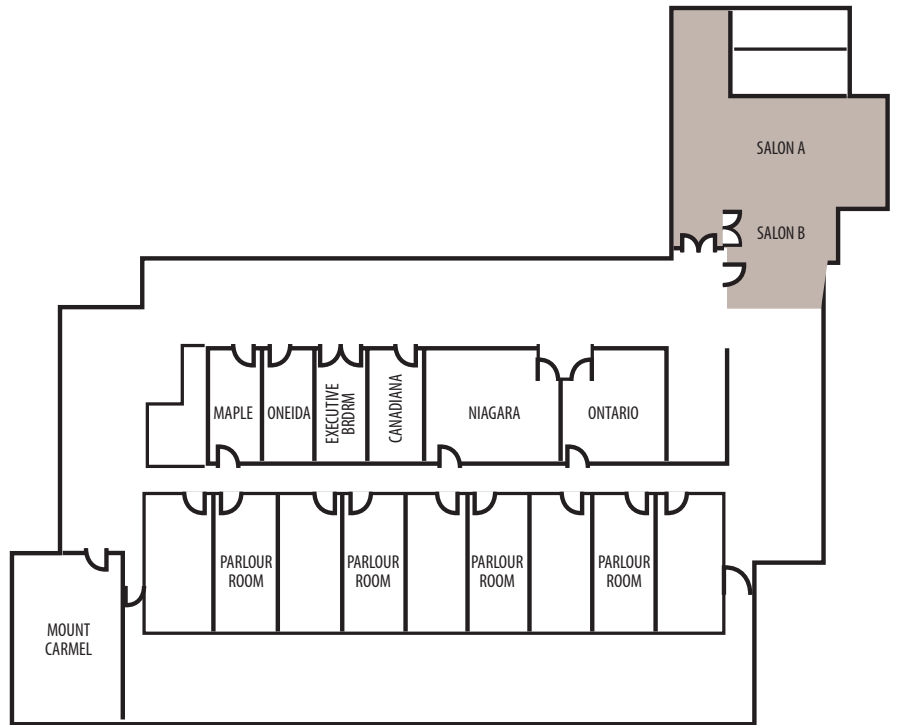

SALON A / B

ROOM	DIMENSIONS	BANQUET	THEATRE	RECEPTION	CLASS ROUND X8	U-SHAPE	H-SHAPE	CONFERENCE	SCHOOL RM
Salon A	34 x 55 = 1870 sq.ft.	140	150	140	96	48	60	40	96
Salon B	17 x 28 = 476 sq.ft.	30	40	40	24	24	28	22	30