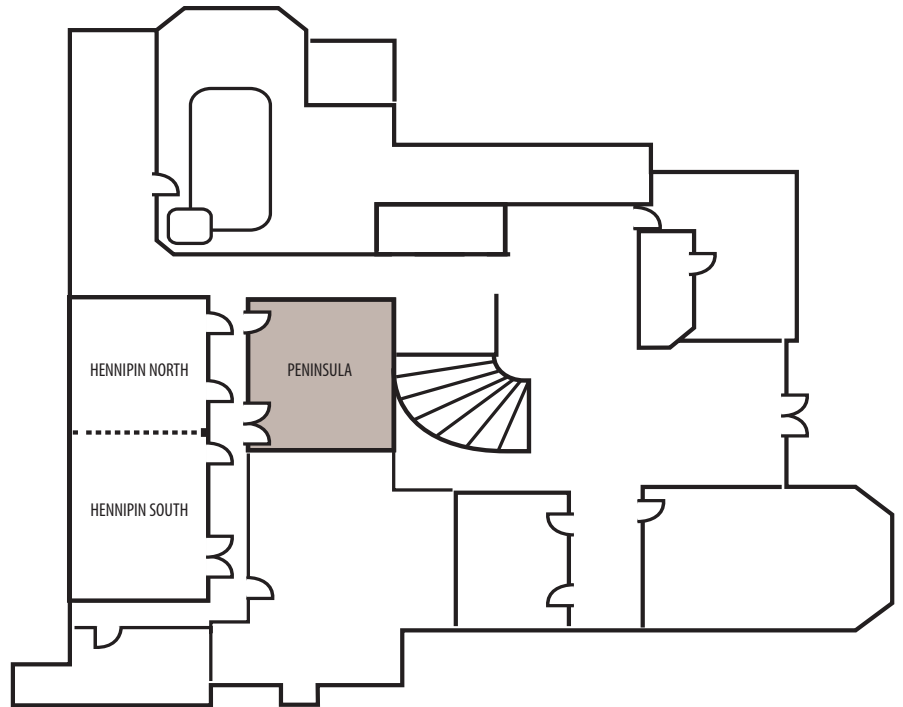

PENINSULA ROOM

ROOM	DIMENSIONS	BANQUET	THEATRE	RECEPTION	CLASS ROUND X8	U-SHAPE	H-SHAPE	CONFERENCE	SCHOOL RM
Peninsula	33 x 42 = 1386 sq.ft.	80	130	150	64	42	48	32	72