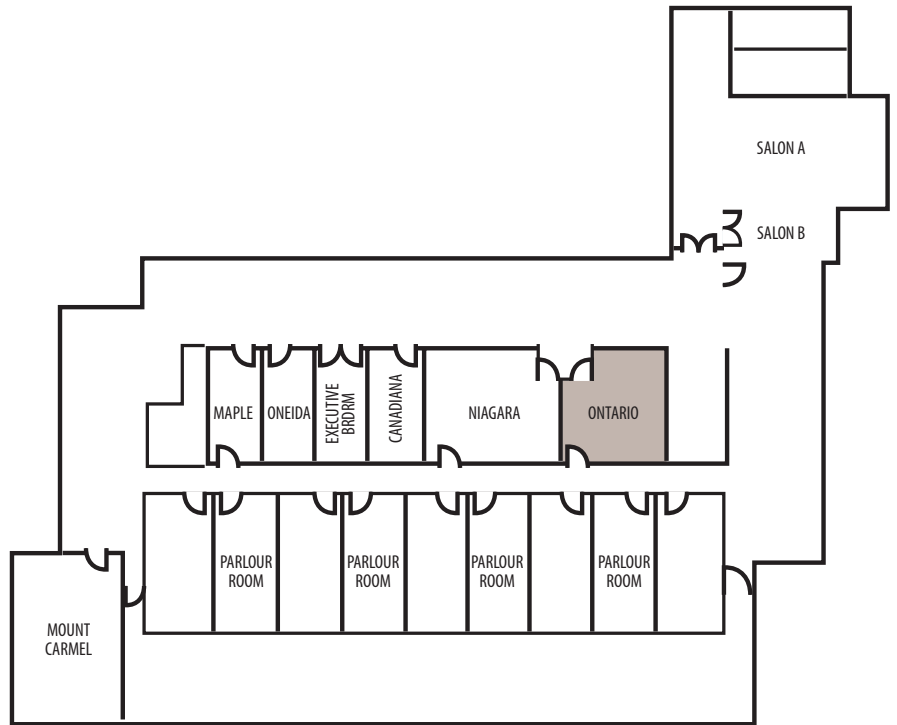

# ONTARIO ROOM

ROOM	DIMENSIONS	BANQUET	THEATRE	RECEPTION	CLASS ROUND X8	U-SHAPE	H-SHAPE	CONFERENCE	SCHOOL RM
Ontario	18 x 32 = 576 sq.ft.	30	30	50	24	24	28	24	24