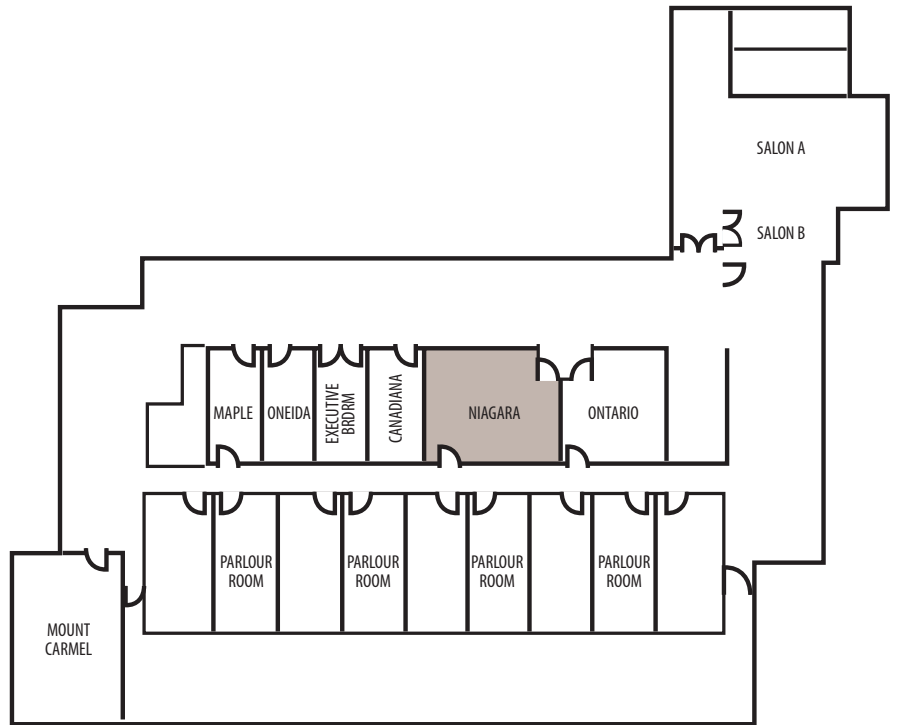

# NIAGARA ROOM

ROOM	DIMENSIONS	BANQUET	THEATRE	RECEPTION	CLASS ROUND X8	U-SHAPE	H-SHAPE	CONFERENCE	SCHOOL RM
Niagara	32 x 24 = 768 sq.ft.	50	60	60	40	30	36	30	45