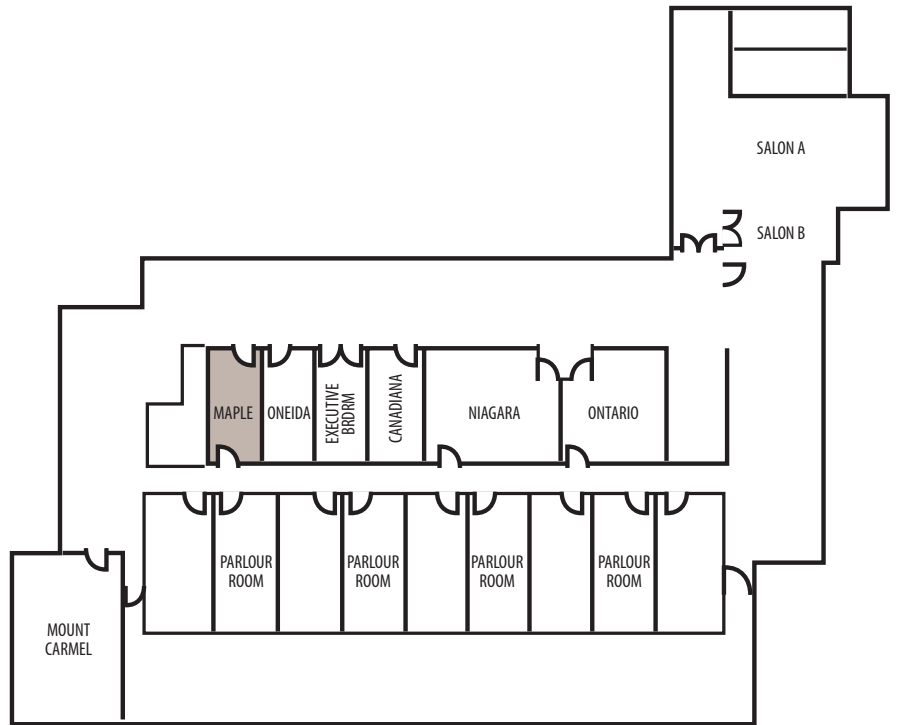

# MAPLE ROOM

ROOM	DIMENSIONS	BANQUET	THEATRE	RECEPTION	CLASS ROUND X8	U-SHAPE	H-SHAPE	CONFERENCE	SCHOOL RM
Maple	11 x 32 = 352 sq. ft.	-	30	30	-	-	-	20	15