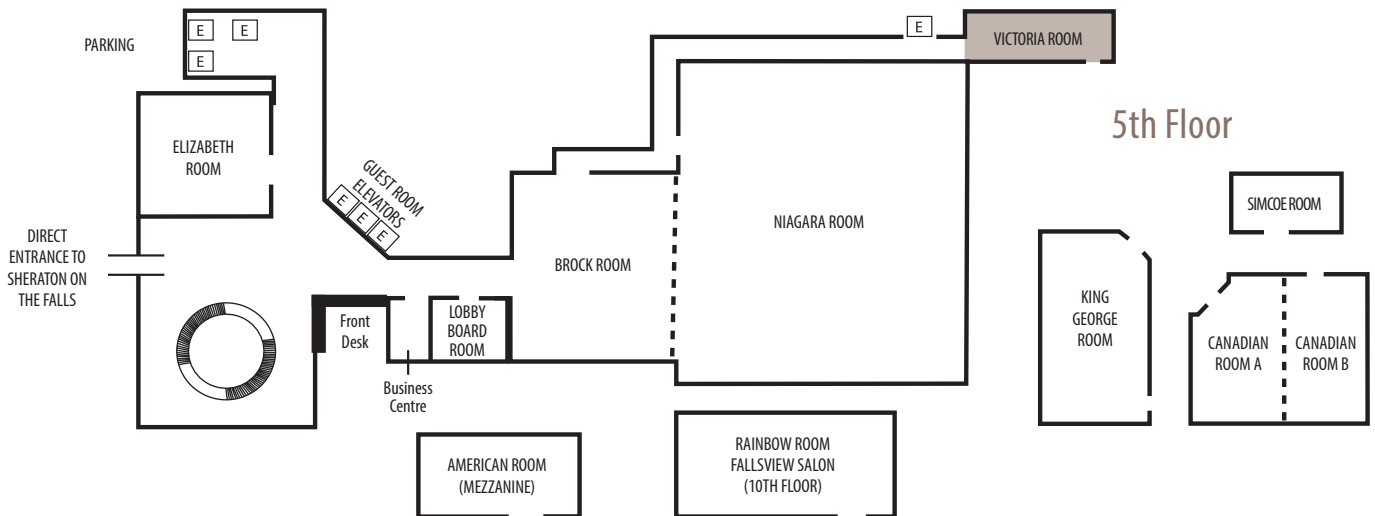

# VICTORIA ROOM

## CROWNE PLAZA® NIAGARA FALLS

ROOM	DIMENSIONS	THEATRE	CLASSROOM	HOLLOW SQ.	RECEPTION	BANQUET	BOOTH (8X10)	BOOTH (10X10)
Victoria Room	39 x 15 = 585 sq.ft.	65	32	28	60	60	-	-